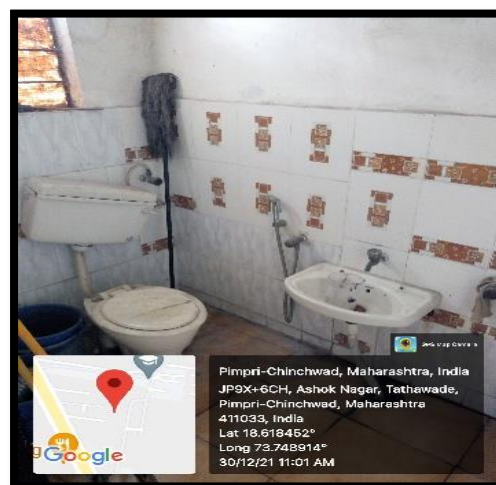

**Jaywant Shikshan Prasarak Mandal's,
Rajarshi Shahu College of Pharmacy & Research,
Tathawade, Pune 411 033**

Facilities for Divyanjjan

Sign Board

Toilet for Disabled

Lift

Ramp and Railing

Wheel Chair

Braille Software