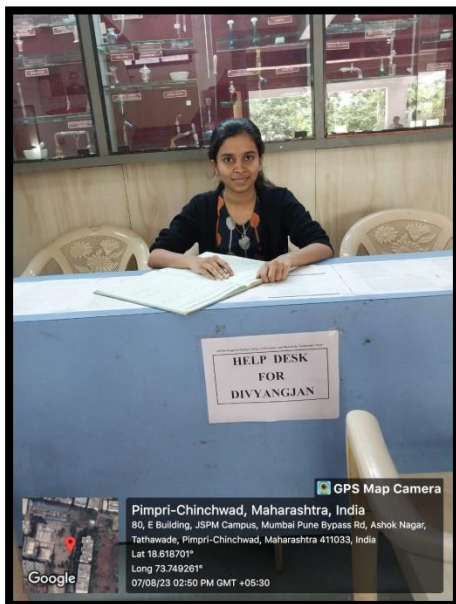

Help Desk for Divyangjan