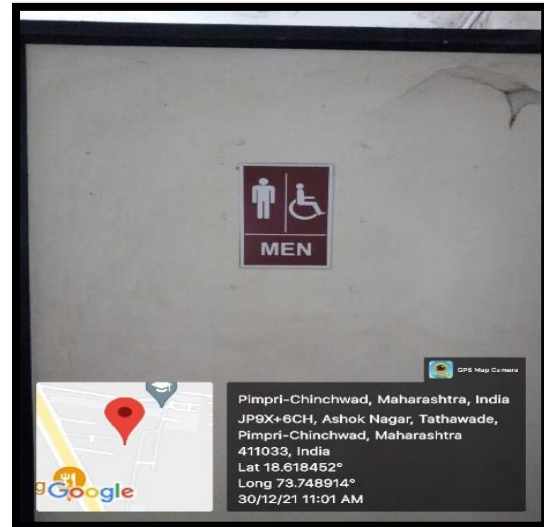

**Jaywant Shikshan Prasarak Mandal's,
Rajarshi Shahu College of Pharmacy & Research,
Tathawade, Pune 411 033**

Facilities for Divyanjjan

Sign Board

Toilet for Disabled

Lift

Ramp and Railing

Wheel Chair

Braille Software

Rest Room

Help Desk for Divyangjan

Tactile Path

Green Campus

Alternate Sources of Energy

Waste Management

Water Conservation

Khandelwal