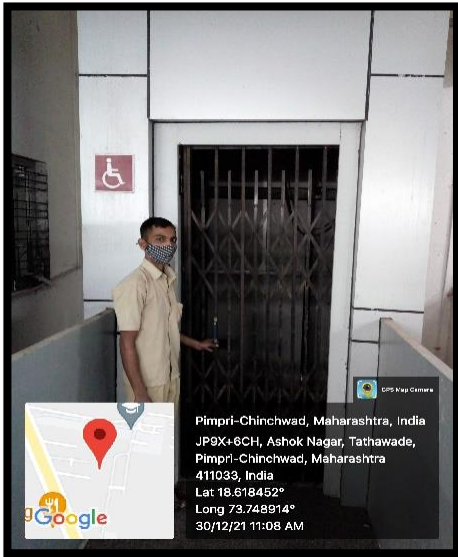

**Jaywant Shikshan Prasarak Mandal's,
Rajarshi Shahu College of Pharmacy & Research,
Tathawade, Pune 411 033**

Facilities for Divyanjjan

Sign Board

Toilet for Disabled

Lift

Ramp and Railing

Wheel Chair

Braille Software

Rest Room

Help Desk for Divyangjan

Tactile Path

Green Campus

Alternate Sources of Energy

Waste Management

Water Conservation

Khandelwal